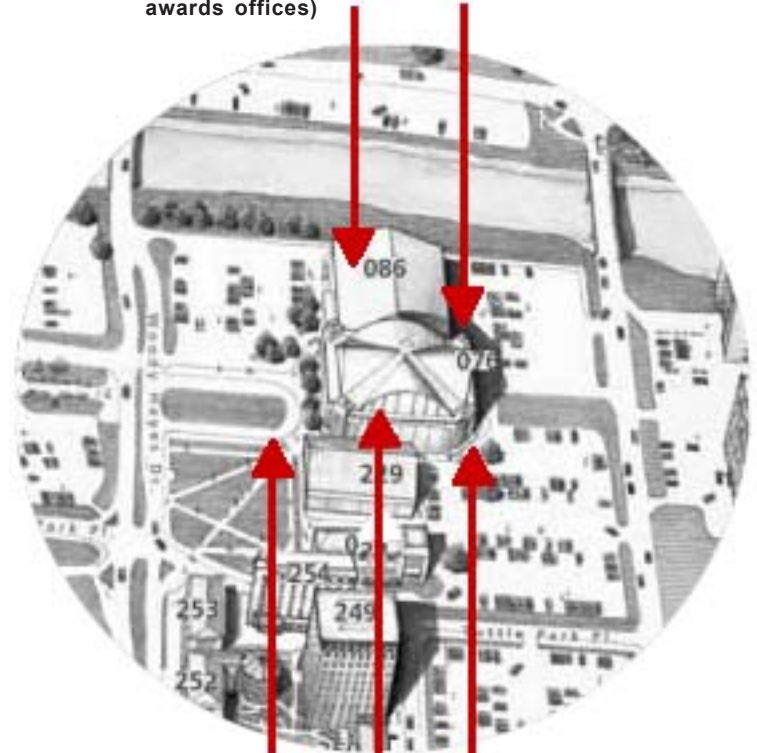

Judges make a right-hand turn into the parking lot of St. John Arena. **Regular judges** enter the **northeast doors** closest to the ice rink. **Sponsored Award judges** enter the **northwest doors** closest to the French Field House. **Please display your parking pass.**

VIP parking for volunteers (WITH PASSES) follow Lane Avenue to Tuttle Park Place. Turn right (South) on Tuttle Park Place to Woody Hayes Drive; turn right (West) on Woody Hayes Drive. Go past the loop drive and immediately enter the VIP lot on the right on the south side of the French Field House. **Please display your parking pass.**

French Field House
(student and educational exhibits;
general volunteer check-in;
awards offices)

Sponsored Award
Judges enter NW
doors
of St. John Arena