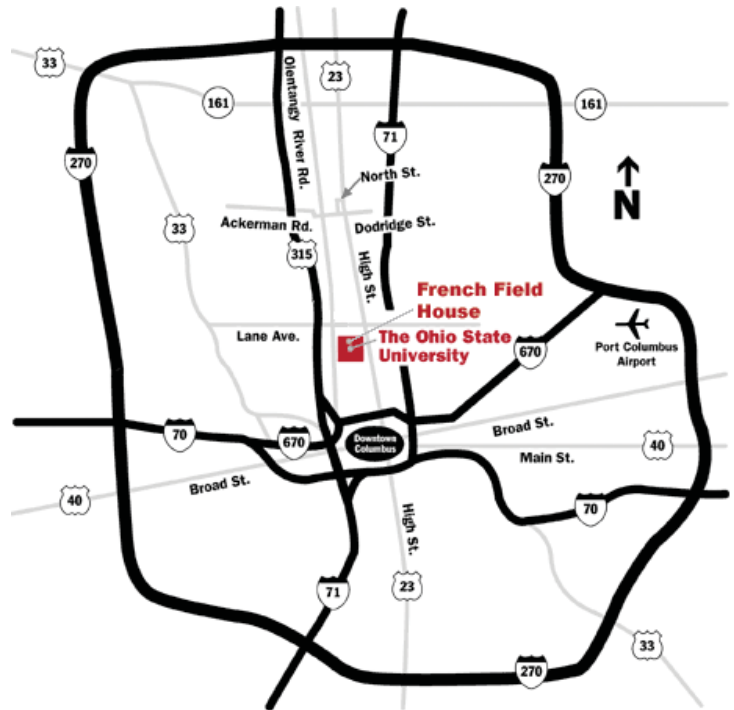

**State Science Day – May 9, 2009  
The Ohio State University  
St. John Arena & French Field House**

**Driving Directions**

**From the north:**

Take any major highway to I-270. Take I-270 to SR 315 south. Exit at Lane Avenue. Turn left (East). The French Field House and St. John Arena will be on your right.

**From the south:**

Take any major highway to I-71 north. Take I-71 north to SR 315 north. Exit at Lane Avenue. Turn right (East). The French Field House and St. John Arena will be on your right.

**From the west:**

Take any major highway to I-70 east. Take I-70 east to SR 315 north. Exit at Lane Avenue. Turn right (East). The French Field House and St. John Arena will be on your right.

**From the east:**

Take any major highway to I-70 west. Take I-70 west to SR 315 north. Exit at Lane Avenue. Turn right (East). The French Field House and St. John Arena will be on your right.

**Parking Instructions**

**Student Exhibitors** follow Lane Avenue past St. John Arena and the French Field House. Turn right (South) on Tuttle Park Place. Turn right (West) on Woody Hayes Drive. St. John Arena and the French Field House will be on your right. You may unload your exhibit in the **U-shaped drop-off only** area. You may park for free in the lots around the Ohio Stadium or you may pay to park in the parking garage.